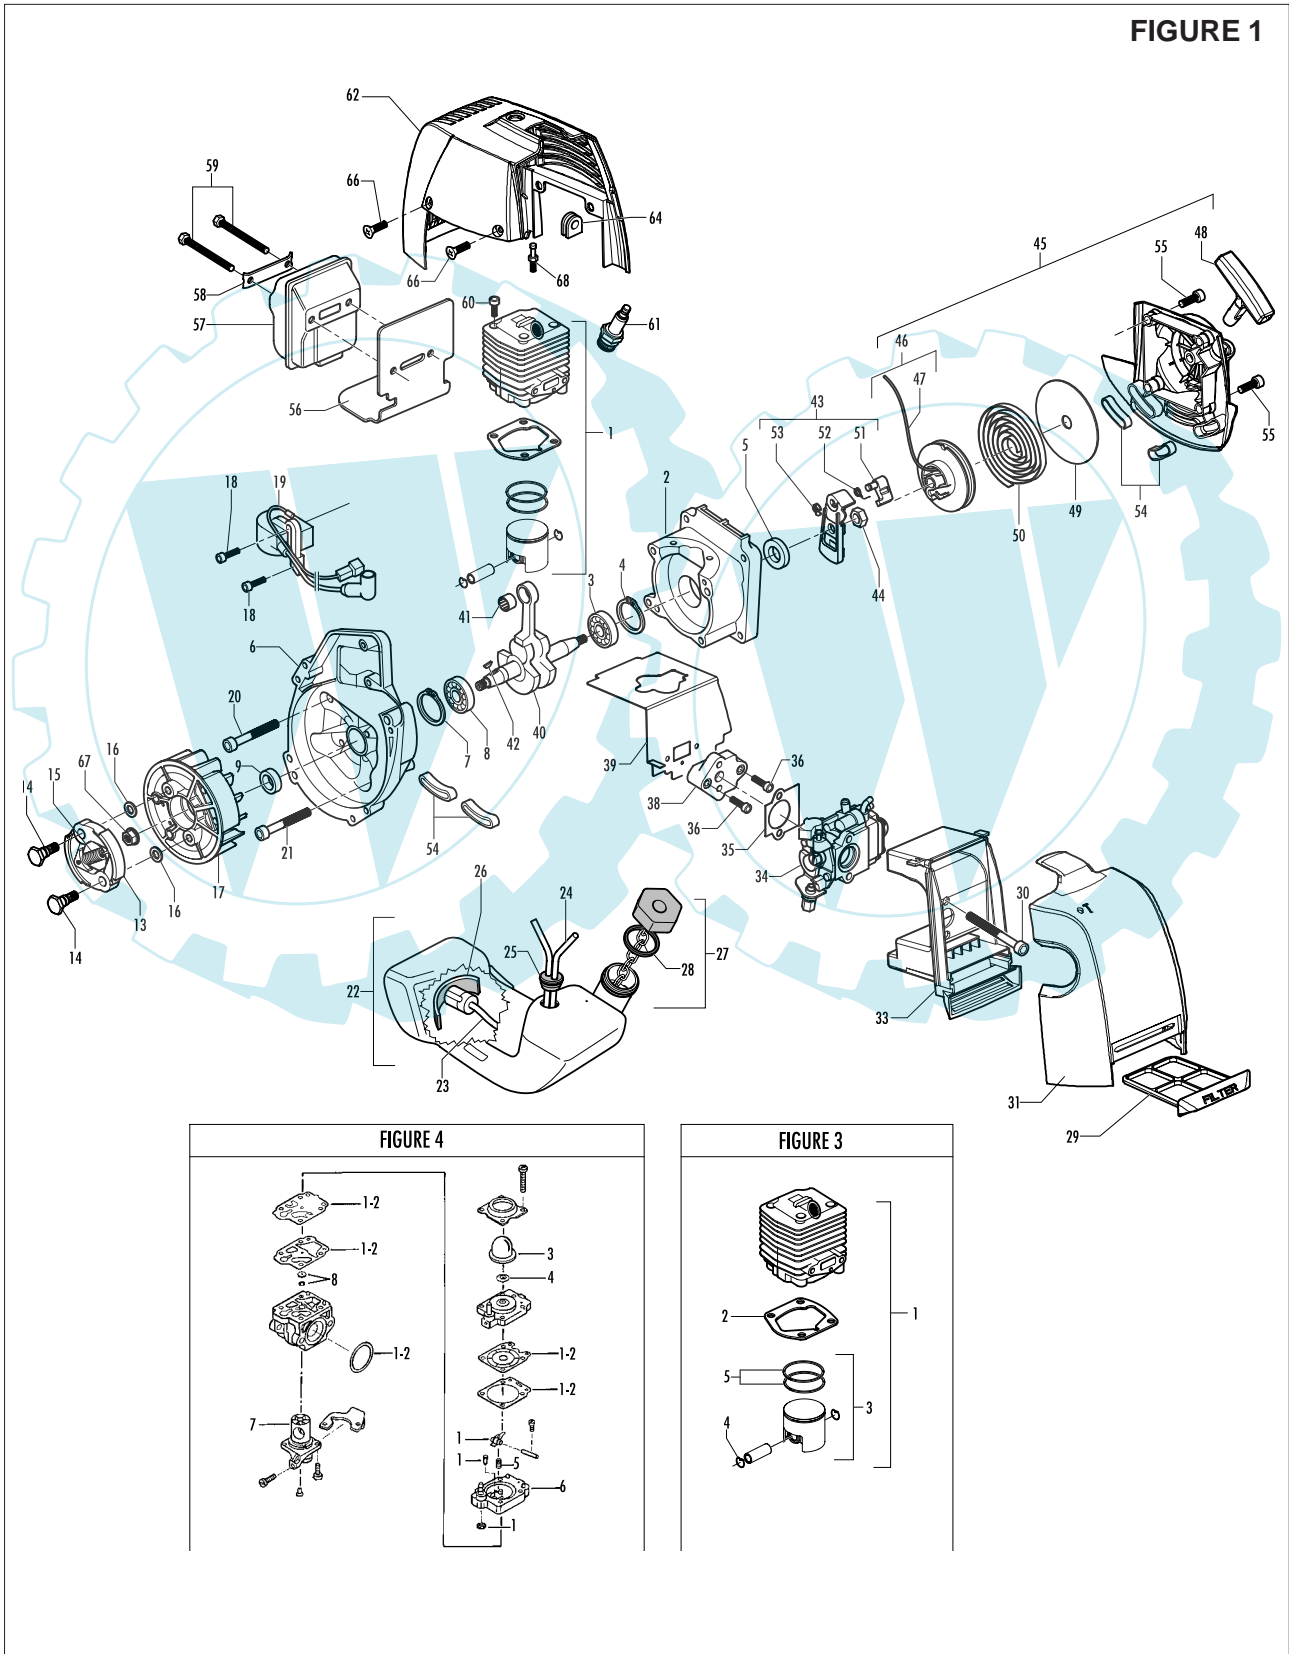

brand	MCCULLOCH

date	MAY/03	SHEET 1/4

Model	Prefix
ELITE 4730X PRO B.BOX	02

Product number
953900477